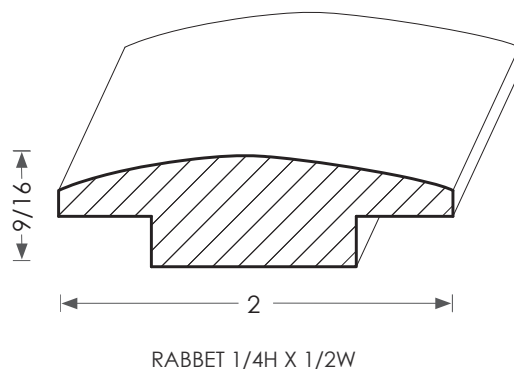

## Wood Transition Mold - 9504

Physical Address: 13851 Station Road, Middlefield, Ohio 44062  
Mailing Address: The Hardwood Lumber Company - P.O. Box 15 Burton, Ohio 44021  
p. 440-834-3420 or 1-877-708-4095 f. 440-834-3422  
hours: Mon.-Fri. 8am-4:30pm, Sat. 8am-12noon  
[www.mouldingsone.com](http://www.mouldingsone.com)