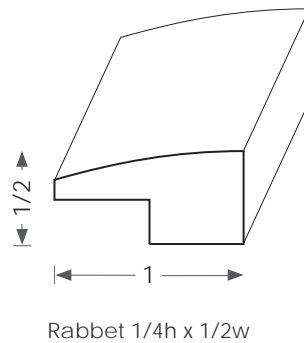

Mouldings One

Wood Transition Mold - 9506

Physical Address: 13851 Station Road, Middlefield, Ohio 44062
Mailing Address: The Hardwood Lumber Company - P.O. Box 15 Burton, Ohio 44021
p. 440-834-3420 or 1-877-708-4095 f. 440-834-3422
hours: Mon.-Fri. 8am-4:30pm, Sat. 8am-12noon
www.mouldingsone.com