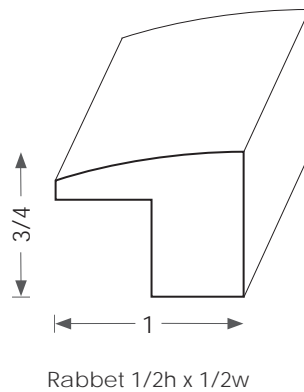

Mouldings One

Wood Transition Mold - 9507

Physical Address: 13851 Station Road, Middlefield, Ohio 44062
Mailing Address: The Hardwood Lumber Company - P.O. Box 15 Burton, Ohio 44021
p. 440-834-3420 or 1-877-708-4095 f. 440-834-3422
hours: Mon.-Fri. 8am-4:30pm, Sat. 8am-12noon
www.mouldingsone.com