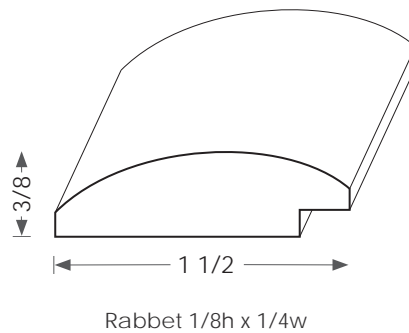

Mouldings One

Wood Transition Mold - 9509

Physical Address: 13851 Station Road, Middlefield, Ohio 44062

Mailing Address: The Hardwood Lumber Company - P.O. Box 15 Burton, Ohio 44021

p. 440-834-3420 or 1-877-708-4095 f. 440-834-3422