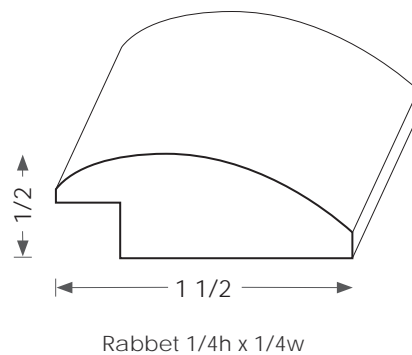

Mouldings One

Wood Transition Mold - 9510

Physical Address: 13851 Station Road, Middlefield, Ohio 44062

Mailing Address: The Hardwood Lumber Company - P.O. Box 15 Burton, Ohio 44021

p. 440-834-3420 or 1-877-708-4095 f. 440-834-3422