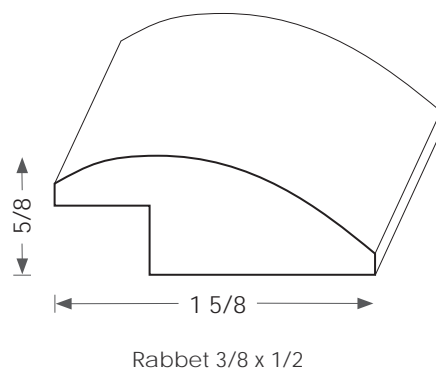

Mouldings One

Wood Transition Mold - 9512

Physical Address: 13851 Station Road, Middlefield, Ohio 44062

Mailing Address: The Hardwood Lumber Company - P.O. Box 15 Burton, Ohio 44021

p. 440-834-3420 or 1-877-708-4095 f. 440-834-3422