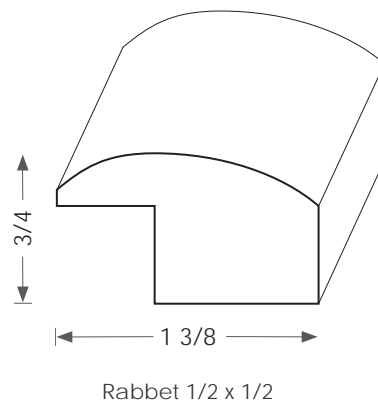

Mouldings One

Wood Transition Mold - 9515

Physical Address: 13851 Station Road, Middlefield, Ohio 44062

Mailing Address: The Hardwood Lumber Company - P.O. Box 15 Burton, Ohio 44021

p. 440-834-3420 or 1-877-708-4095 f. 440-834-3422