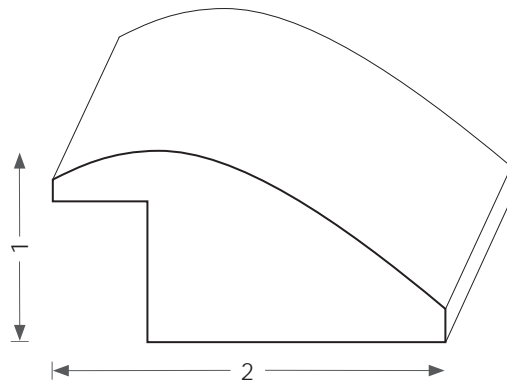

Mouldings One

Rabbet 3/4 x 1/2

Wood Transition Mold - 9518

Physical Address: 13851 Station Road, Middlefield, Ohio 44062

Mailing Address: The Hardwood Lumber Company - P.O. Box 15 Burton, Ohio 44021

p. 440-834-3420 or 1-877-708-4095 f. 440-834-3422