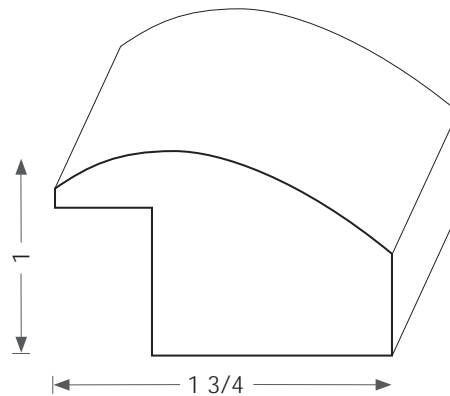

Mouldings One

Rabbet 3/4 x 1/2

Wood Transition Mold - 9519

Physical Address: 13851 Station Road, Middlefield, Ohio 44062

Mailing Address: The Hardwood Lumber Company - P.O. Box 15 Burton, Ohio 44021

p. 440-834-3420 or 1-877-708-4095 f. 440-834-3422