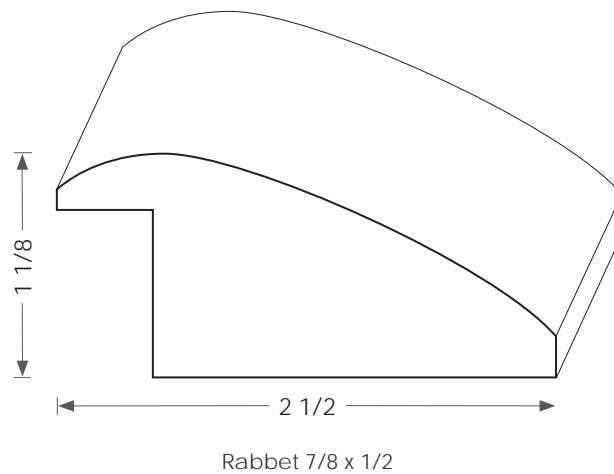

## Wood Transition Mold - 9521

Physical Address: 13851 Station Road, Middlefield, Ohio 44062

Mailing Address: The Hardwood Lumber Company - P.O. Box 15 Burton, Ohio 44021

p. 440-834-3420 or 1-877-708-4095 f. 440-834-3422