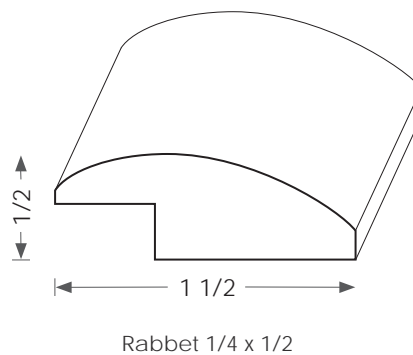

Mouldings One

Wood Transition Mold - 9523

Physical Address: 13851 Station Road, Middlefield, Ohio 44062
Mailing Address: The Hardwood Lumber Company - P.O. Box 15 Burton, Ohio 44021
p. 440-834-3420 or 1-877-708-4095 f. 440-834-3422
hours: Mon.-Fri. 8am-4:30pm, Sat. 8am-12noon
www.mouldingsone.com