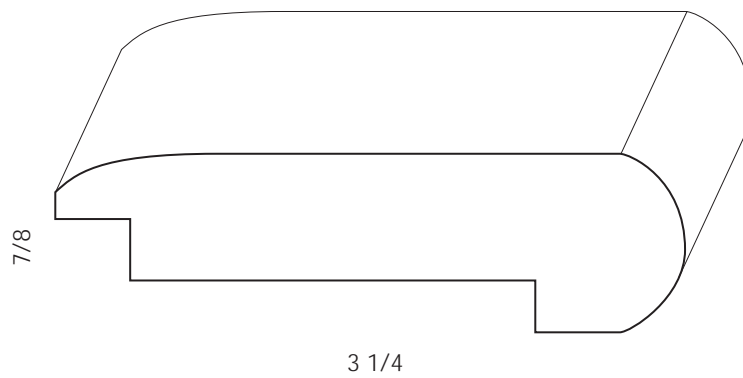

Mouldings One

Wood Transition Mold - 9538

Physical Address: 13851 Station Road, Middlefield, Ohio 44062

Mailing Address: The Hardwood Lumber Company - P.O. Box 15 Burton, Ohio 44021

p. 440-834-3420 or 1-877-708-4095 f. 440-834-3422