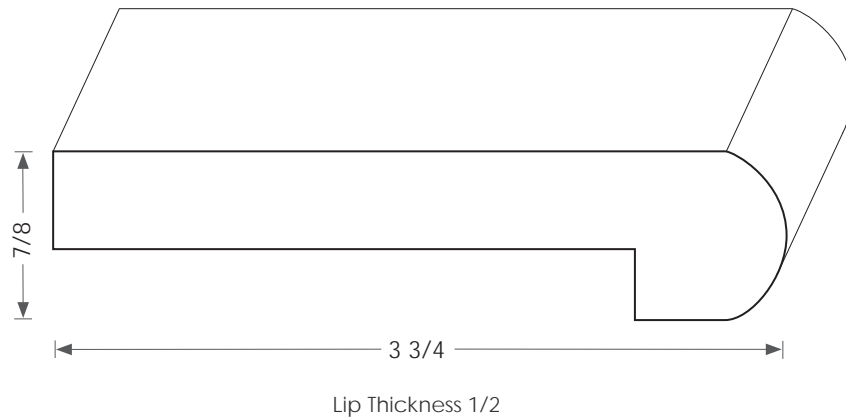

## Wood Transition Mold - 9540

Physical Address: 13851 Station Road, Middlefield, Ohio 44062  
Mailing Address: The Hardwood Lumber Company - P.O. Box 15 Burton, Ohio 44021  
p. 440-834-3420 or 1-877-708-4095 f. 440-834-3422  
hours: Mon.-Fri. 8am-4:30pm, Sat. 8am-12noon  
[www.mouldingsone.com](http://www.mouldingsone.com)