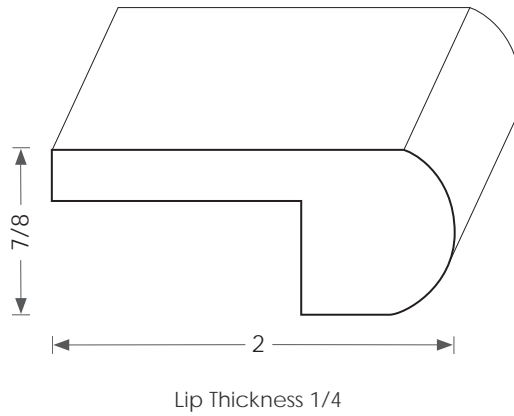

Mouldings One

Wood Transition Mold - 9541

Physical Address: 13851 Station Road, Middlefield, Ohio 44062
Mailing Address: The Hardwood Lumber Company - P.O. Box 15 Burton, Ohio 44021
p. 440-834-3420 or 1-877-708-4095 f. 440-834-3422
hours: Mon.-Fri. 8am-4:30pm, Sat. 8am-12noon
www.mouldingsone.com