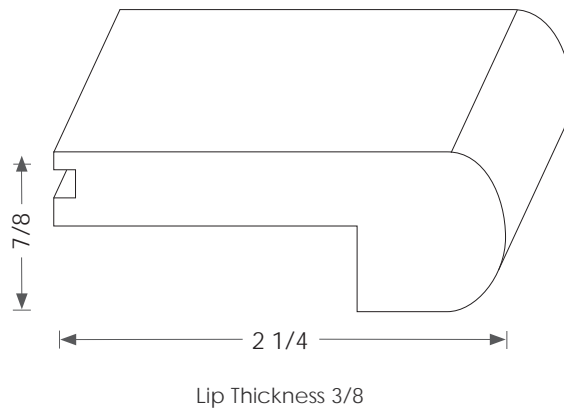

## Wood Transition Mold - 9543

Physical Address: 13851 Station Road, Middlefield, Ohio 44062  
Mailing Address: The Hardwood Lumber Company - P.O. Box 15 Burton, Ohio 44021  
p. 440-834-3420 or 1-877-708-4095 f. 440-834-3422  
hours: Mon.-Fri. 8am-4:30pm, Sat. 8am-12noon  
[www.mouldingsone.com](http://www.mouldingsone.com)