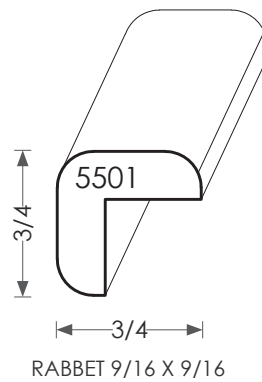

## Wood Outside Corner - 5501

PHYSICAL ADDRESS: 13851 STATION ROAD, MIDDLEFIELD, OHIO 44062  
MAILING ADDRESS: THE HARDWOOD LUMBER COMPANY - P.O. BOX 15 BURTON, OHIO 44021  
P. 440-834-3420 OR 1-877-708-4095 F. 440-834-3422  
HOURS: MON.-FRI. 8AM-4:30PM, SAT. 8AM-12NOON  
[www.mouldingsone.com](http://www.mouldingsone.com)