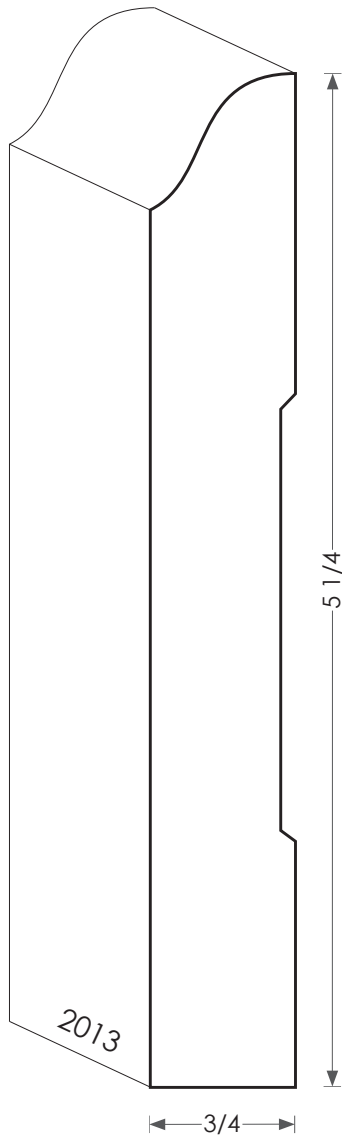

MOULDINGS ONE

Most baseboards can be modified for height.

Wood Baseboard - 2013

PHYSICAL ADDRESS: 13851 STATION ROAD, MIDDLEFIELD, OHIO 44062
MAILING ADDRESS: THE HARDWOOD LUMBER COMPANY - P.O. BOX 15 BURTON, OHIO 44021
P. 440-834-3420 OR 1-877-708-4095 F. 440-834-3422
HOURS: MON.-FRI. 8AM-4:30PM, SAT. 8AM-12NOON
www.mouldingsone.com