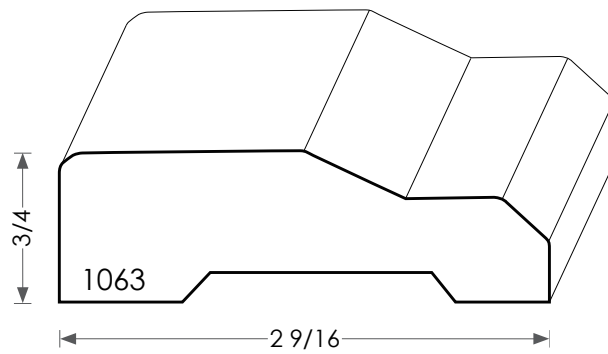

# MOULDINGS ONE

Wood Plinth Block - 1063

PHYSICAL ADDRESS: 13851 STATION ROAD, MIDDLEFIELD, OHIO 44062  
MAILING ADDRESS: THE HARDWOOD LUMBER COMPANY - P.O. BOX 15 BURTON, OHIO 44021  
P. 440-834-3420 OR 1-877-708-4095 F. 440-834-3422  
HOURS: MON.-FRI. 8AM-4:30PM, SAT. 8AM-12NOON  
[www.mouldingsone.com](http://www.mouldingsone.com)