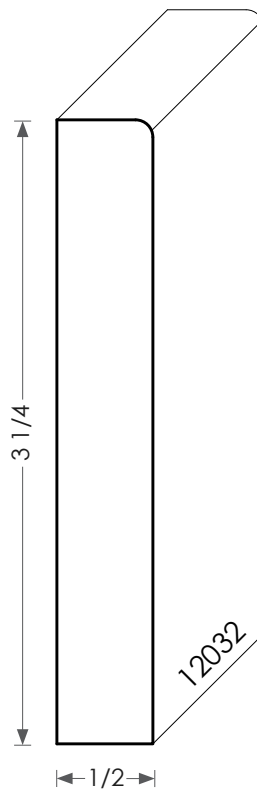

MOULDINGS ONE

MDF Baseboard - 12032

PHYSICAL ADDRESS: 13851 STATION ROAD, MIDDLEFIELD, OHIO 44062
MAILING ADDRESS: THE HARDWOOD LUMBER COMPANY - P.O. BOX 15 BURTON, OHIO 44021
P. 440-834-3420 OR 1-877-708-4095 F. 440-834-3422
HOURS: MON.-FRI. 8AM-4:30PM, SAT. 8AM-12NOON
www.mouldingsone.com