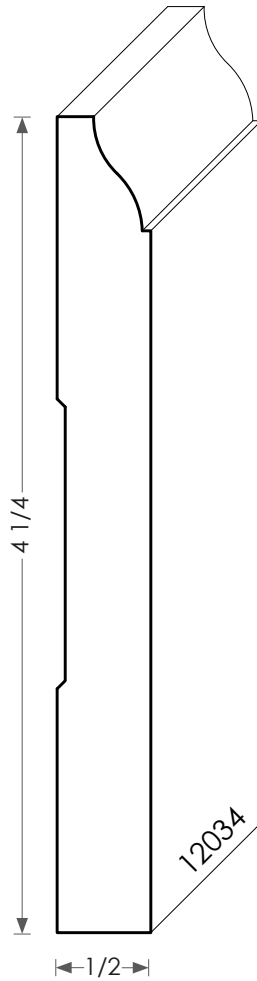

MOULDINGS ONE

MDF Baseboard - 12034

PHYSICAL ADDRESS: 13851 STATION ROAD, MIDDLEFIELD, OHIO 44062
MAILING ADDRESS: THE HARDWOOD LUMBER COMPANY - P.O. BOX 15 BURTON, OHIO 44021
P. 440-834-3420 OR 1-877-708-4095 F. 440-834-3422
HOURS: MON.-FRI. 8AM-4:30PM, SAT. 8AM-12NOON
www.mouldingsone.com