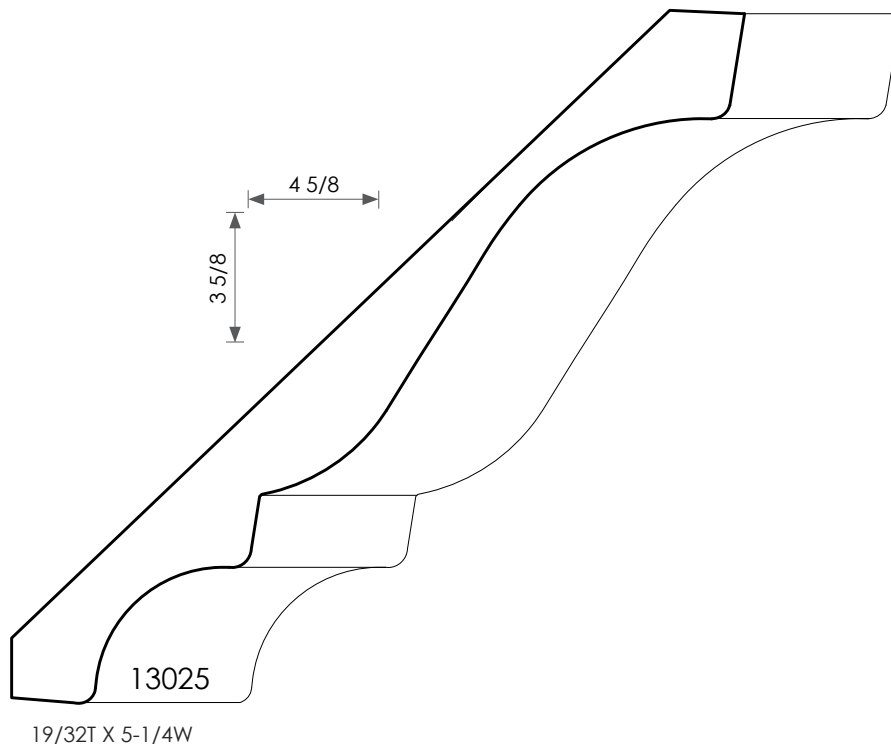

MOULDINGS ONE

MDF Crown - 13025

PHYSICAL ADDRESS: 13851 STATION ROAD, MIDDLEFIELD, OHIO 44062

MAILING ADDRESS: THE HARDWOOD LUMBER COMPANY - P.O. BOX 15 BURTON, OHIO 44021

P. 440-834-3420 OR 1-877-708-4095 F. 440-834-3422

HOURS: MON.-FRI. 8AM-4:30PM, SAT. 8AM-12NOON

www.mouldingsone.com