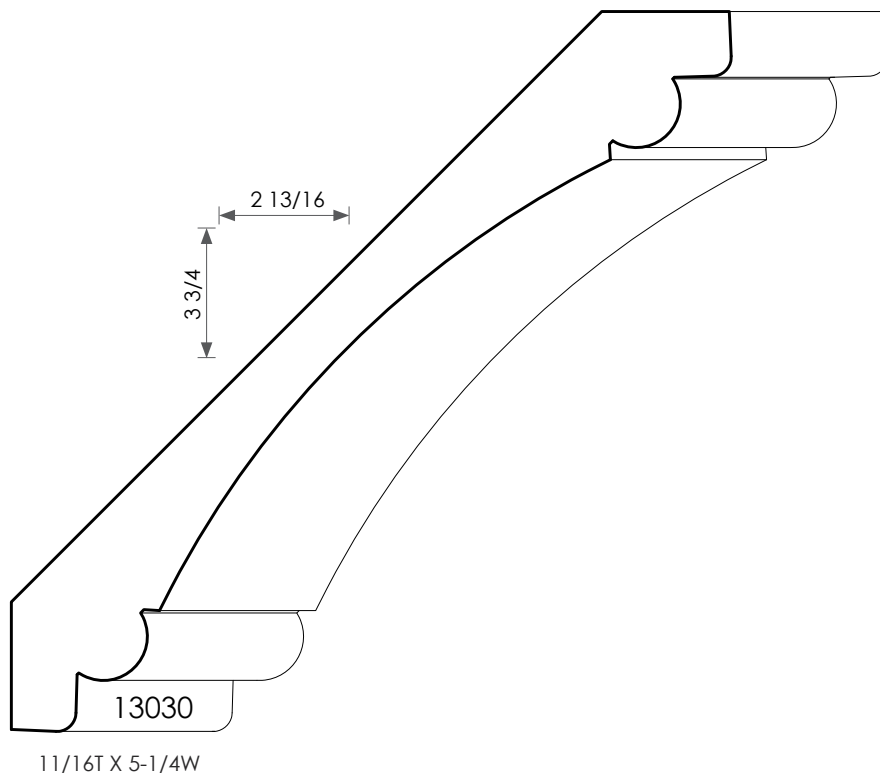

MOULDINGS ONE

MDF Crown - 13030

PHYSICAL ADDRESS: 13851 STATION ROAD, MIDDLEFIELD, OHIO 44062

MAILING ADDRESS: THE HARDWOOD LUMBER COMPANY - P.O. BOX 15 BURTON, OHIO 44021

P. 440-834-3420 OR 1-877-708-4095 F. 440-834-3422