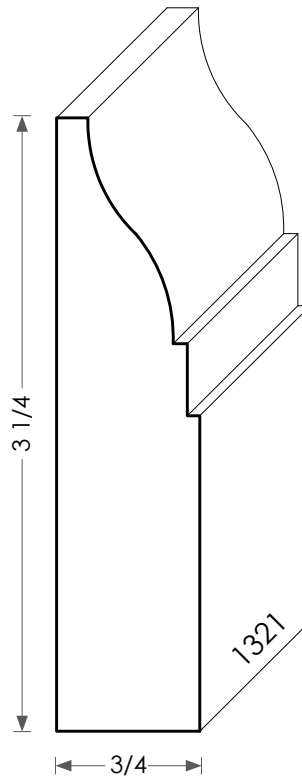

MOULDINGS ONE

Most baseboards can be modified for height

Wood Baseboard - 1321

PHYSICAL ADDRESS: 13851 STATION ROAD, MIDDLEFIELD, OHIO 44062
MAILING ADDRESS: THE HARDWOOD LUMBER COMPANY - P.O. BOX 15 BURTON, OHIO 44021
P. 440-834-3420 OR 1-877-708-4095 F. 440-834-3422
HOURS: MON.-FRI. 8AM-4:30PM, SAT. 8AM-12NOON
www.mouldingsone.com