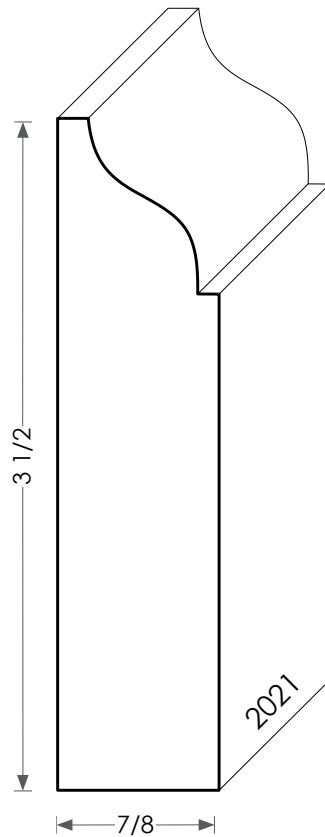

MOULDINGS ONE

Most baseboards can be modified for height

Wood Baseboard - 2021

PHYSICAL ADDRESS: 13851 STATION ROAD, MIDDLEFIELD, OHIO 44062
MAILING ADDRESS: THE HARDWOOD LUMBER COMPANY - P.O. BOX 15 BURTON, OHIO 44021
P. 440-834-3420 OR 1-877-708-4095 F. 440-834-3422
HOURS: MON.-FRI. 8AM-4:30PM, SAT. 8AM-12NOON
www.mouldingsone.com