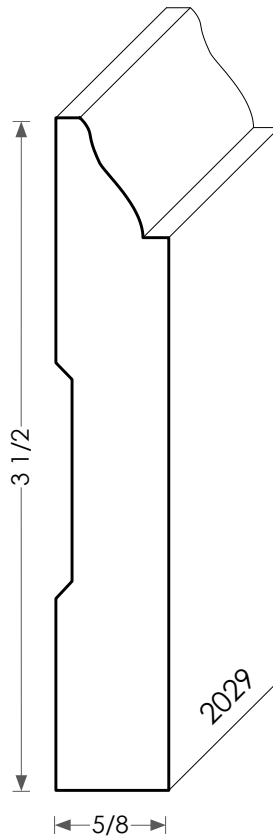

MOULDINGS ONE

Most baseboards can be modified for height

Wood Baseboard - 2029

PHYSICAL ADDRESS: 13851 STATION ROAD, MIDDLEFIELD, OHIO 44062
MAILING ADDRESS: THE HARDWOOD LUMBER COMPANY - P.O. BOX 15 BURTON, OHIO 44021
P. 440-834-3420 OR 1-877-708-4095 F. 440-834-3422
HOURS: MON.-FRI. 8AM-4:30PM, SAT. 8AM-12NOON
www.mouldingsone.com