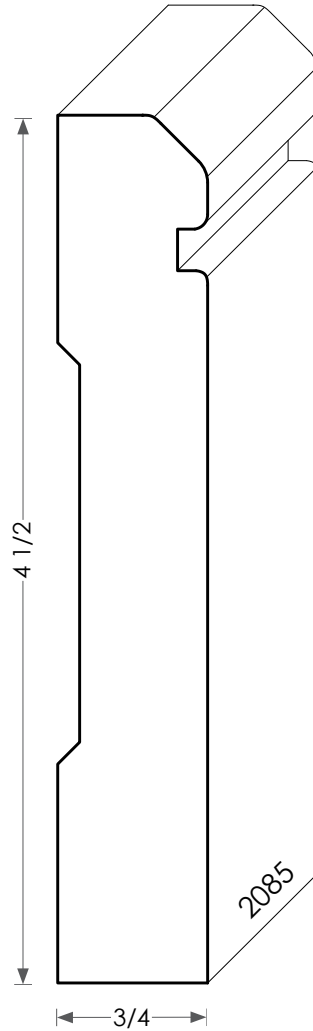

MOULDINGS ONE

Most baseboards can be modified for height

Wood Baseboard - 2085

PHYSICAL ADDRESS: 13851 STATION ROAD, MIDDLEFIELD, OHIO 44062
MAILING ADDRESS: THE HARDWOOD LUMBER COMPANY - P.O. BOX 15 BURTON, OHIO 44021
P. 440-834-3420 OR 1-877-708-4095 F. 440-834-3422
HOURS: MON.-FRI. 8AM-4:30PM, SAT. 8AM-12NOON
www.mouldingsone.com