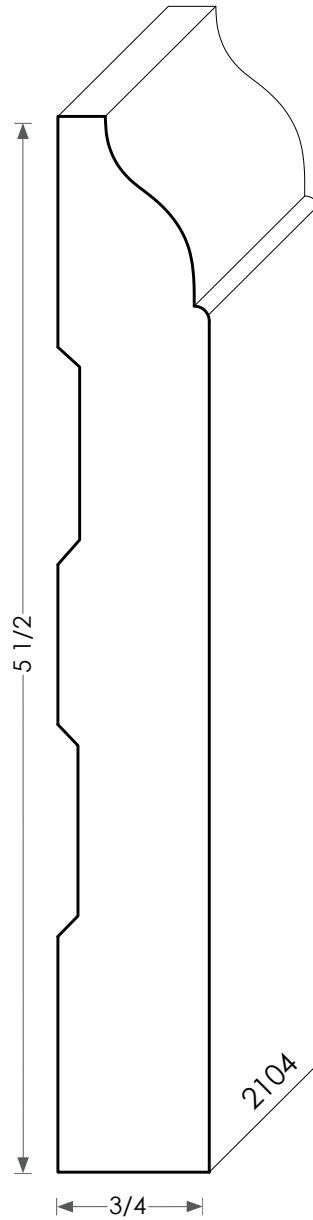

MOULDINGS ONE

Most baseboards can be modified for height

Wood Baseboard - 2104

PHYSICAL ADDRESS: 13851 STATION ROAD, MIDDLEFIELD, OHIO 44062
MAILING ADDRESS: THE HARDWOOD LUMBER COMPANY - P.O. BOX 15 BURTON, OHIO 44021
P. 440-834-3420 OR 1-877-708-4095 F. 440-834-3422
HOURS: MON.-FRI. 8AM-4:30PM, SAT. 8AM-12NOON
www.mouldingsone.com