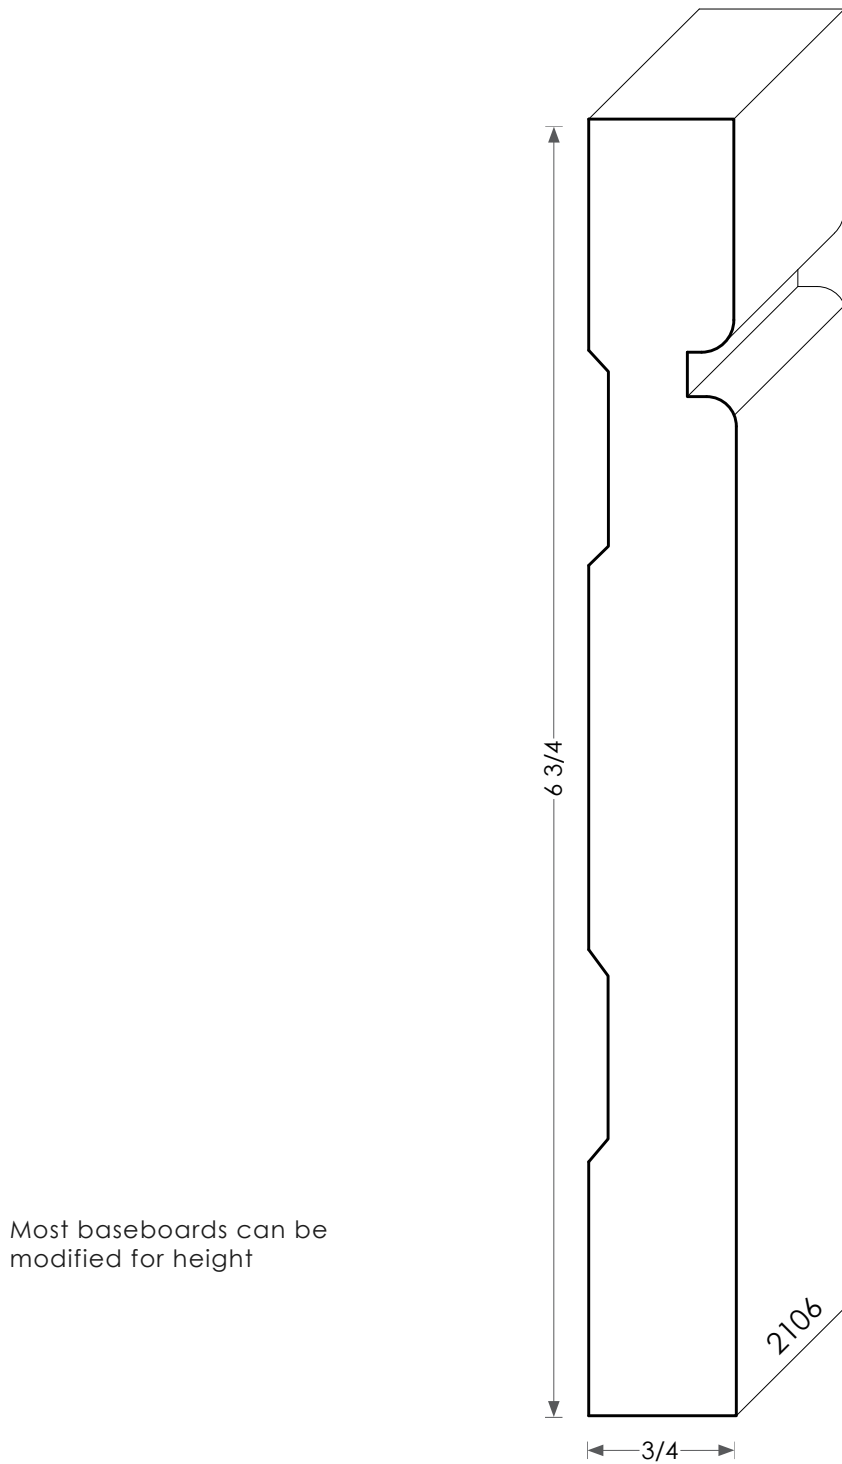

# MOULDINGS ONE

Wood Baseboard - 2106

PHYSICAL ADDRESS: 13851 STATION ROAD, MIDDLEFIELD, OHIO 44062  
MAILING ADDRESS: THE HARDWOOD LUMBER COMPANY - P.O. BOX 15 BURTON, OHIO 44021  
P. 440-834-3420 OR 1-877-708-4095 F. 440-834-3422  
HOURS: MON.-FRI. 8AM-4:30PM, SAT. 8AM-12NOON  
[www.mouldingsone.com](http://www.mouldingsone.com)