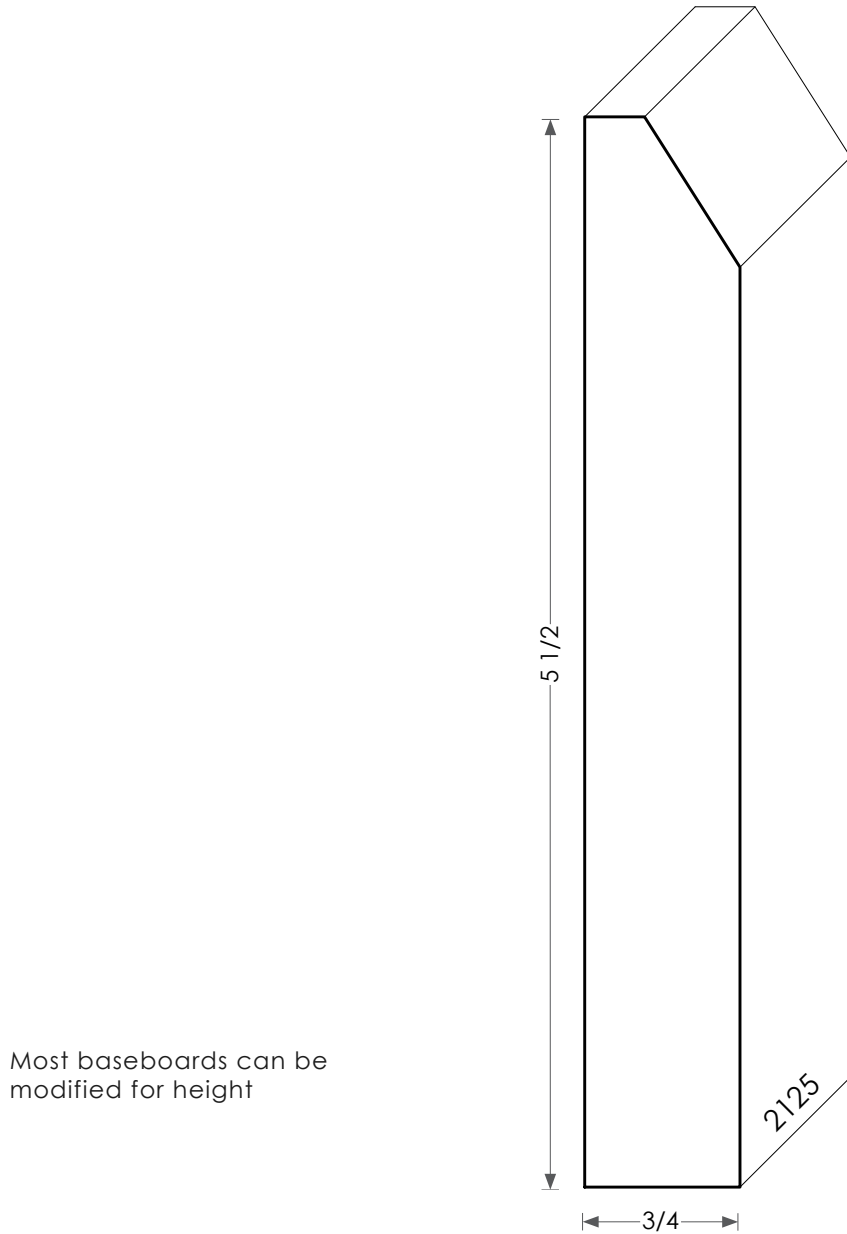

# MOULDINGS ONE

Most baseboards can be modified for height

Wood Baseboard - 2125

PHYSICAL ADDRESS: 13851 STATION ROAD, MIDDLEFIELD, OHIO 44062  
MAILING ADDRESS: THE HARDWOOD LUMBER COMPANY - P.O. BOX 15 BURTON, OHIO 44021  
P. 440-834-3420 OR 1-877-708-4095 F. 440-834-3422  
HOURS: MON.-FRI. 8AM-4:30PM, SAT. 8AM-12NOON  
[www.mouldingsone.com](http://www.mouldingsone.com)