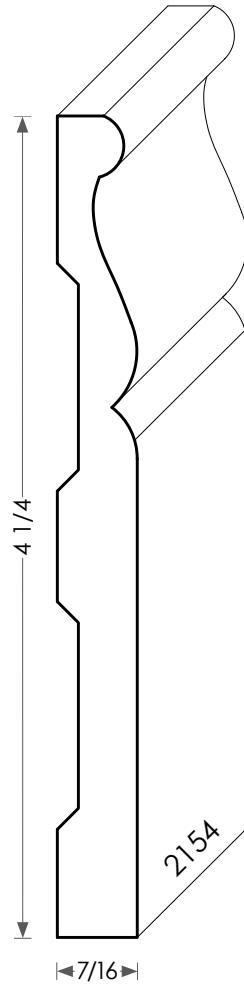

# MOULDINGS ONE

Most baseboards can be modified for height

## Wood Baseboard - 2154

PHYSICAL ADDRESS: 13851 STATION ROAD, MIDDLEFIELD, OHIO 44062  
MAILING ADDRESS: THE HARDWOOD LUMBER COMPANY - P.O. BOX 15 BURTON, OHIO 44021  
P. 440-834-3420 OR 1-877-708-4095 F. 440-834-3422  
HOURS: MON.-FRI. 8AM-4:30PM, SAT. 8AM-12NOON  
[www.mouldingsone.com](http://www.mouldingsone.com)