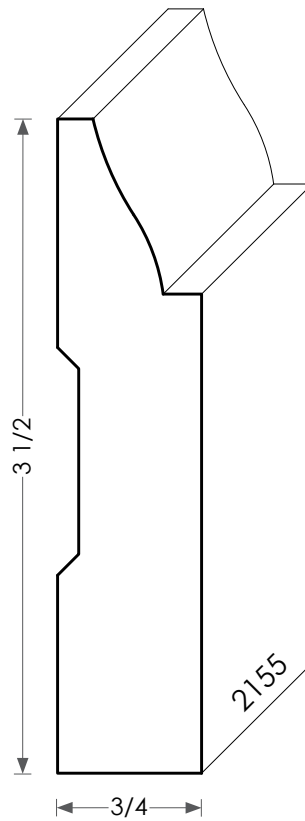

# MOULDINGS ONE

Most baseboards can be modified for height

## Wood Baseboard - 2155

PHYSICAL ADDRESS: 13851 STATION ROAD, MIDDLEFIELD, OHIO 44062  
MAILING ADDRESS: THE HARDWOOD LUMBER COMPANY - P.O. BOX 15 BURTON, OHIO 44021  
P. 440-834-3420 OR 1-877-708-4095 F. 440-834-3422  
HOURS: MON.-FRI. 8AM-4:30PM, SAT. 8AM-12NOON  
[www.mouldingsone.com](http://www.mouldingsone.com)