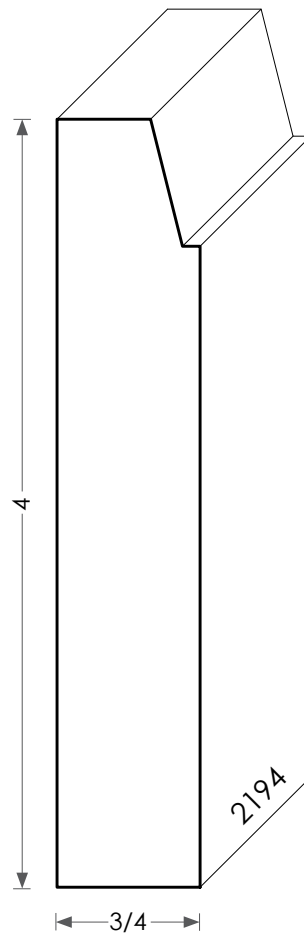

# MOULDINGS ONE

Most baseboards can be modified for height

## Wood Baseboard - 2194

PHYSICAL ADDRESS: 13851 STATION ROAD, MIDDLEFIELD, OHIO 44062

MAILING ADDRESS: THE HARDWOOD LUMBER COMPANY - P.O. BOX 15 BURTON, OHIO 44021

P. 440-834-3420 OR 1-877-708-4095 F. 440-834-3422