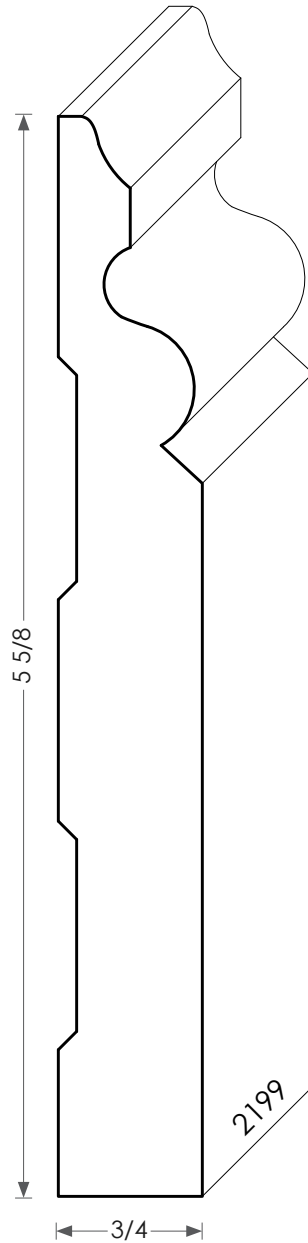

MOULDINGS ONE

Most baseboards can be modified for height

Wood Baseboard - 2199

PHYSICAL ADDRESS: 13851 STATION ROAD, MIDDLEFIELD, OHIO 44062
MAILING ADDRESS: THE HARDWOOD LUMBER COMPANY - P.O. BOX 15 BURTON, OHIO 44021
P. 440-834-3420 OR 1-877-708-4095 F. 440-834-3422
HOURS: MON.-FRI. 8AM-4:30PM, SAT. 8AM-12NOON
www.mouldingsone.com