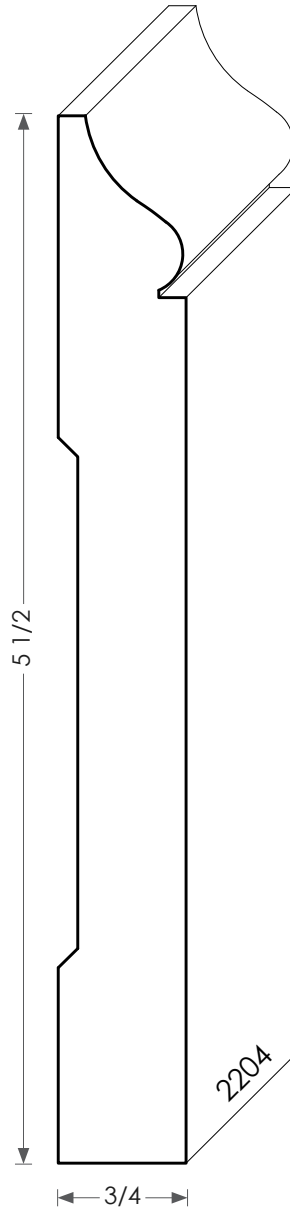

MOULDINGS ONE

Most baseboards can be modified for height

Wood Baseboard - 2204

PHYSICAL ADDRESS: 13851 STATION ROAD, MIDDLEFIELD, OHIO 44062
MAILING ADDRESS: THE HARDWOOD LUMBER COMPANY - P.O. BOX 15 BURTON, OHIO 44021
P. 440-834-3420 OR 1-877-708-4095 F. 440-834-3422
HOURS: MON.-FRI. 8AM-4:30PM, SAT. 8AM-12NOON
www.mouldingsone.com