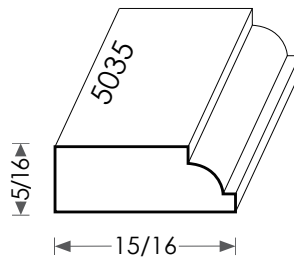

MOULDINGS ONE

Wood Door Stop - 5035

PHYSICAL ADDRESS: 13851 STATION ROAD, MIDDLEFIELD, OHIO 44062

MAILING ADDRESS: THE HARDWOOD LUMBER COMPANY - P.O. BOX 15 BURTON, OHIO 44021

P. 440-834-3420 OR 1-877-708-4095 F. 440-834-3422