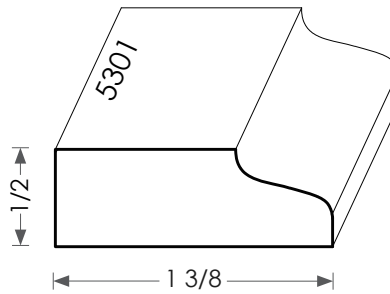

# MOULDINGS ONE

Wood Door Stop - 5301

PHYSICAL ADDRESS: 13851 STATION ROAD, MIDDLEFIELD, OHIO 44062

MAILING ADDRESS: THE HARDWOOD LUMBER COMPANY - P.O. BOX 15 BURTON, OHIO 44021

P. 440-834-3420 OR 1-877-708-4095 F. 440-834-3422