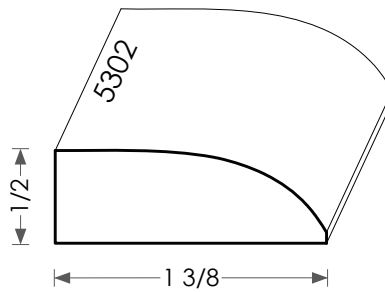

MOULDINGS ONE

Wood Door Stop - 5302

PHYSICAL ADDRESS: 13851 STATION ROAD, MIDDLEFIELD, OHIO 44062

MAILING ADDRESS: THE HARDWOOD LUMBER COMPANY - P.O. BOX 15 BURTON, OHIO 44021

P. 440-834-3420 OR 1-877-708-4095 F. 440-834-3422