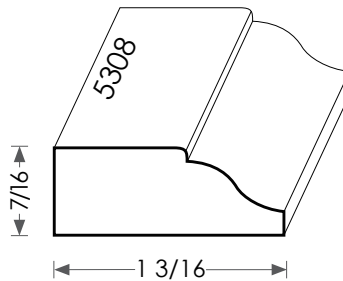

MOULDINGS ONE

Wood Door Stop - 5308

PHYSICAL ADDRESS: 13851 STATION ROAD, MIDDLEFIELD, OHIO 44062

MAILING ADDRESS: THE HARDWOOD LUMBER COMPANY - P.O. BOX 15 BURTON, OHIO 44021

P. 440-834-3420 OR 1-877-708-4095 F. 440-834-3422