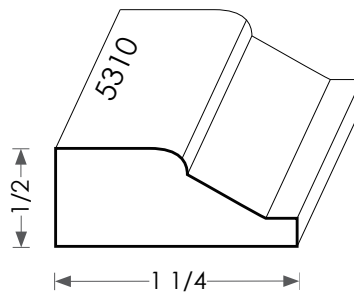

# MOULDINGS ONE

Wood Door Stop - 5310

PHYSICAL ADDRESS: 13851 STATION ROAD, MIDDLEFIELD, OHIO 44062

MAILING ADDRESS: THE HARDWOOD LUMBER COMPANY - P.O. BOX 15 BURTON, OHIO 44021

P. 440-834-3420 OR 1-877-708-4095 F. 440-834-3422