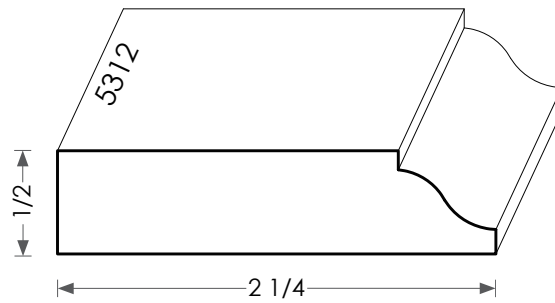

MOULDINGS ONE

Wood Door Stop - 5312

PHYSICAL ADDRESS: 13851 STATION ROAD, MIDDLEFIELD, OHIO 44062

MAILING ADDRESS: THE HARDWOOD LUMBER COMPANY - P.O. BOX 15 BURTON, OHIO 44021

P. 440-834-3420 OR 1-877-708-4095 F. 440-834-3422