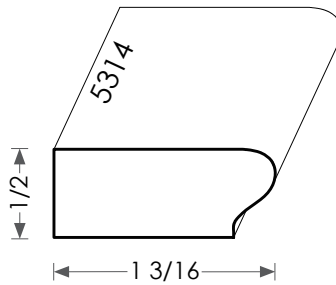

MOULDINGS ONE

Wood Door Stop - 5314

PHYSICAL ADDRESS: 13851 STATION ROAD, MIDDLEFIELD, OHIO 44062

MAILING ADDRESS: THE HARDWOOD LUMBER COMPANY - P.O. BOX 15 BURTON, OHIO 44021

P. 440-834-3420 OR 1-877-708-4095 F. 440-834-3422