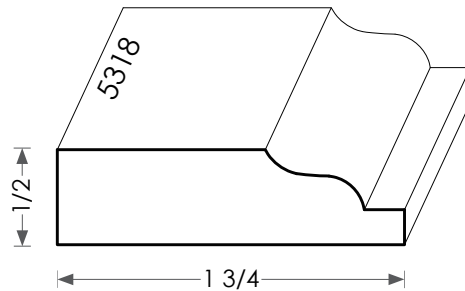

# MOULDINGS ONE

Wood Door Stop - 5318

PHYSICAL ADDRESS: 13851 STATION ROAD, MIDDLEFIELD, OHIO 44062

MAILING ADDRESS: THE HARDWOOD LUMBER COMPANY - P.O. BOX 15 BURTON, OHIO 44021

P. 440-834-3420 OR 1-877-708-4095 F. 440-834-3422