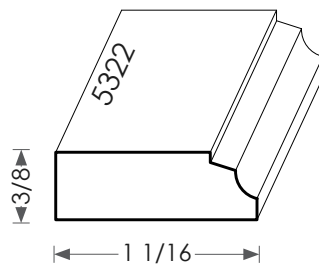

MOULDINGS ONE

Wood Door Stop - 5322

PHYSICAL ADDRESS: 13851 STATION ROAD, MIDDLEFIELD, OHIO 44062

MAILING ADDRESS: THE HARDWOOD LUMBER COMPANY - P.O. BOX 15 BURTON, OHIO 44021

P. 440-834-3420 OR 1-877-708-4095 F. 440-834-3422