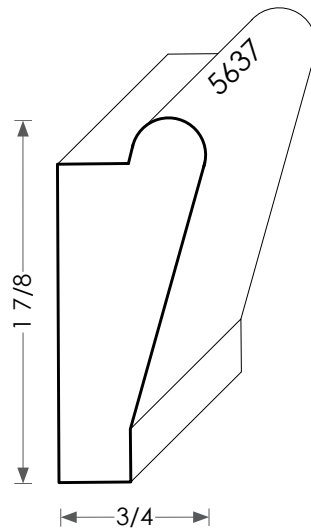

# MOULDINGS ONE

Wood Picture Rail - 5637

PHYSICAL ADDRESS: 13851 STATION ROAD, MIDDLEFIELD, OHIO 44062

MAILING ADDRESS: THE HARDWOOD LUMBER COMPANY - P.O. BOX 15 BURTON, OHIO 44021

P. 440-834-3420 OR 1-877-708-4095 F. 440-834-3422