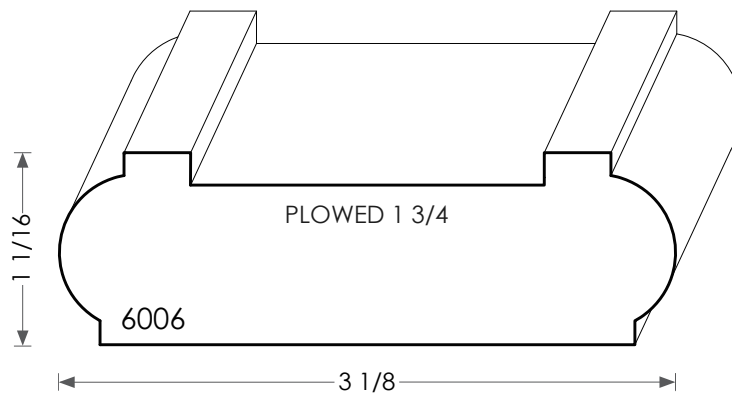

MOULDINGS ONE

Shoerails can be plowed
for custom widths.

Wood Shoerail - 6006

PHYSICAL ADDRESS: 13851 STATION ROAD, MIDDLEFIELD, OHIO 44062

MAILING ADDRESS: THE HARDWOOD LUMBER COMPANY - P.O. BOX 15 BURTON, OHIO 44021