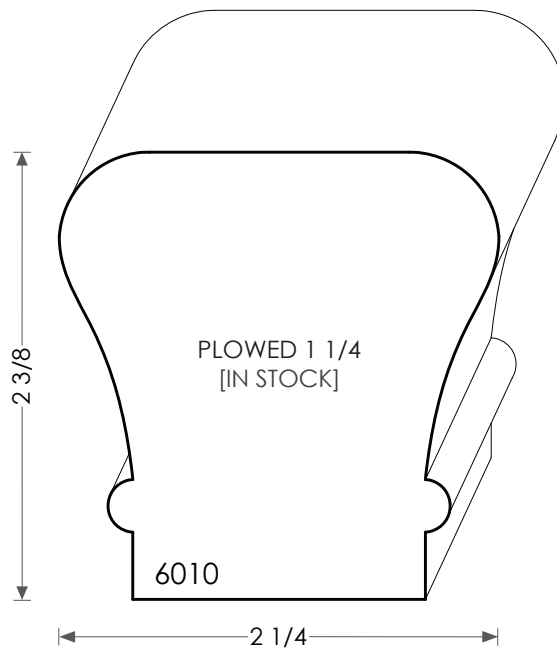

MOULDINGS ONE

Handrails can be plowed
for custom widths.

Wood Handrail - 6010

PHYSICAL ADDRESS: 13851 STATION ROAD, MIDDLEFIELD, OHIO 44062

MAILING ADDRESS: THE HARDWOOD LUMBER COMPANY - P.O. BOX 15 BURTON, OHIO 44021