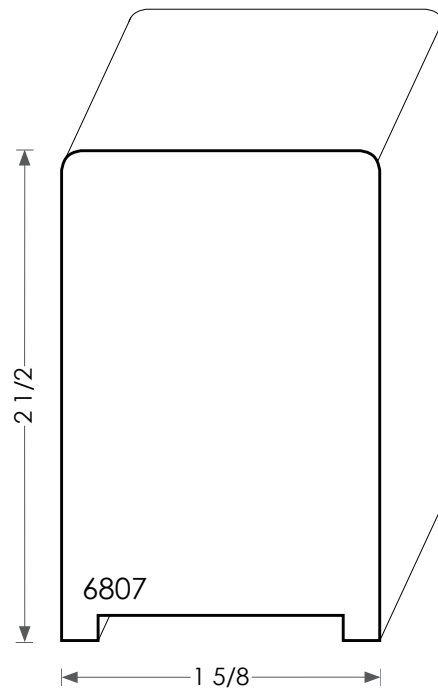

MOULDINGS ONE

Handrails can be plowed
for custom widths.

Wood Handrail - 6807

PHYSICAL ADDRESS: 13851 STATION ROAD, MIDDLEFIELD, OHIO 44062
MAILING ADDRESS: THE HARDWOOD LUMBER COMPANY - P.O. BOX 15 BURTON, OHIO 44021
P. 440-834-3420 OR 1-877-708-4095 F. 440-834-3422
HOURS: MON.-FRI. 8AM-4:30PM, SAT. 8AM-12NOON
www.mouldingsone.com