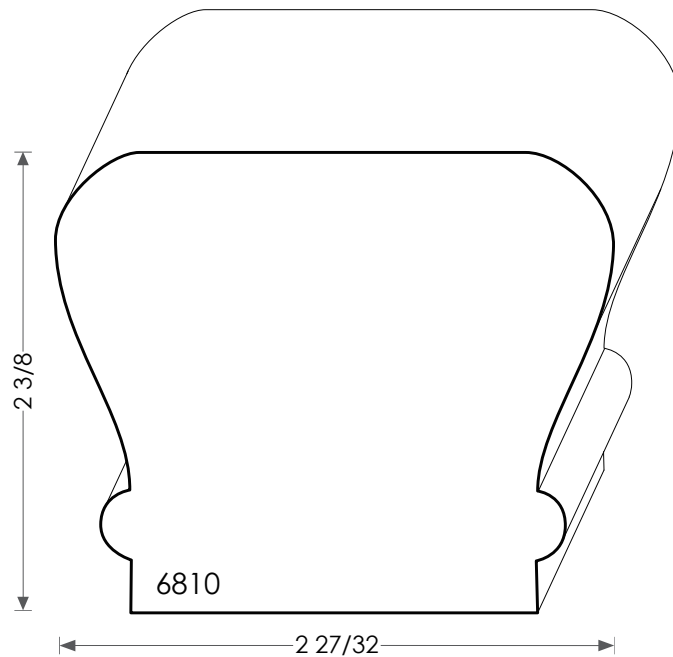

MOULDINGS ONE

Handrails can be plowed
for custom widths.

Wood Handrail - 6810

PHYSICAL ADDRESS: 13851 STATION ROAD, MIDDLEFIELD, OHIO 44062
MAILING ADDRESS: THE HARDWOOD LUMBER COMPANY - P.O. BOX 15 BURTON, OHIO 44021
P. 440-834-3420 OR 1-877-708-4095 F. 440-834-3422
HOURS: MON.-FRI. 8AM-4:30PM, SAT. 8AM-12NOON
www.mouldingsone.com