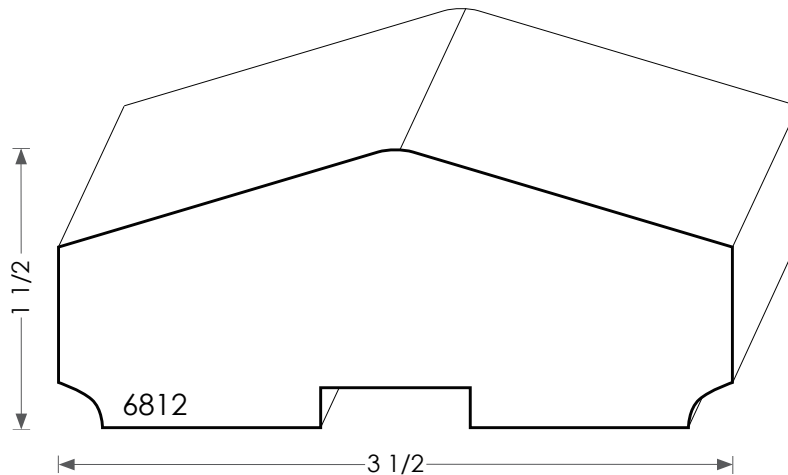

MOULDINGS ONE

Handrails can be plowed
for custom widths.

Wood Handrail - 6812

PHYSICAL ADDRESS: 13851 STATION ROAD, MIDDLEFIELD, OHIO 44062
MAILING ADDRESS: THE HARDWOOD LUMBER COMPANY - P.O. BOX 15 BURTON, OHIO 44021
P. 440-834-3420 OR 1-877-708-4095 F. 440-834-3422
HOURS: MON.-FRI. 8AM-4:30PM, SAT. 8AM-12NOON
www.mouldingsone.com