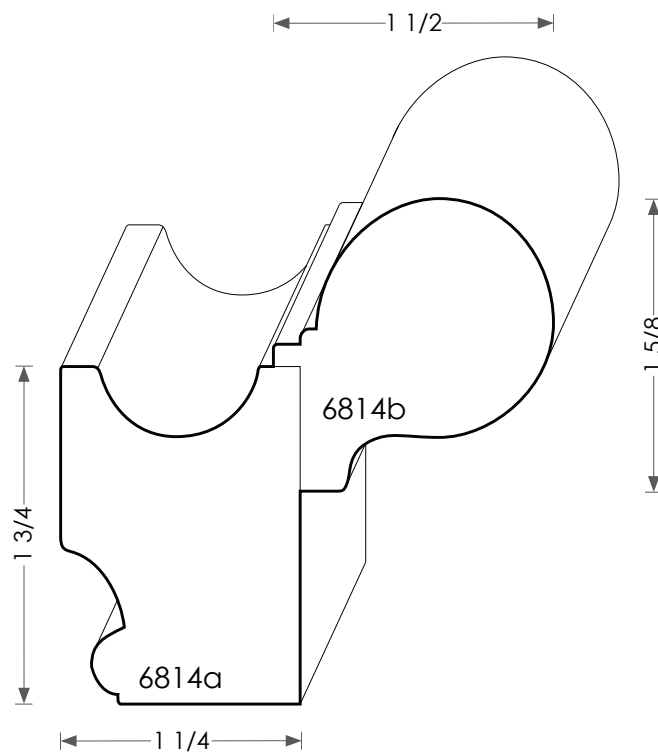

MOULDINGS ONE

Handrails can be plowed
for custom widths.

Wood Handrail - 6814ab

PHYSICAL ADDRESS: 13851 STATION ROAD, MIDDLEFIELD, OHIO 44062
MAILING ADDRESS: THE HARDWOOD LUMBER COMPANY - P.O. BOX 15 BURTON, OHIO 44021
P. 440-834-3420 OR 1-877-708-4095 F. 440-834-3422
HOURS: MON.-FRI. 8AM-4:30PM, SAT. 8AM-12NOON
www.mouldingsone.com